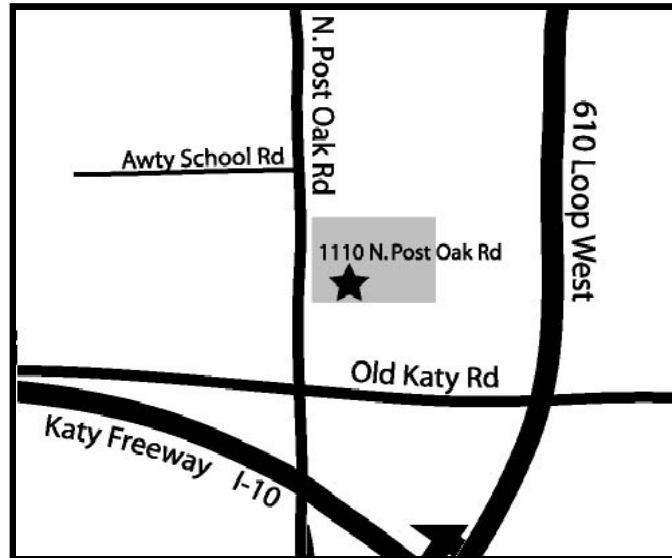

Summer Sale!!
10% off all merchandise
June 1-30. Sale applies to
all in store, phone, and web
orders.

All monogram and plaid items for IWA are
available at the Post Oak location. You may
shop at other Parker stores but this will require
some items to be back ordered.

Shop On-Line!

www.parkersu.com

Free Shipping on all Web Orders over $100